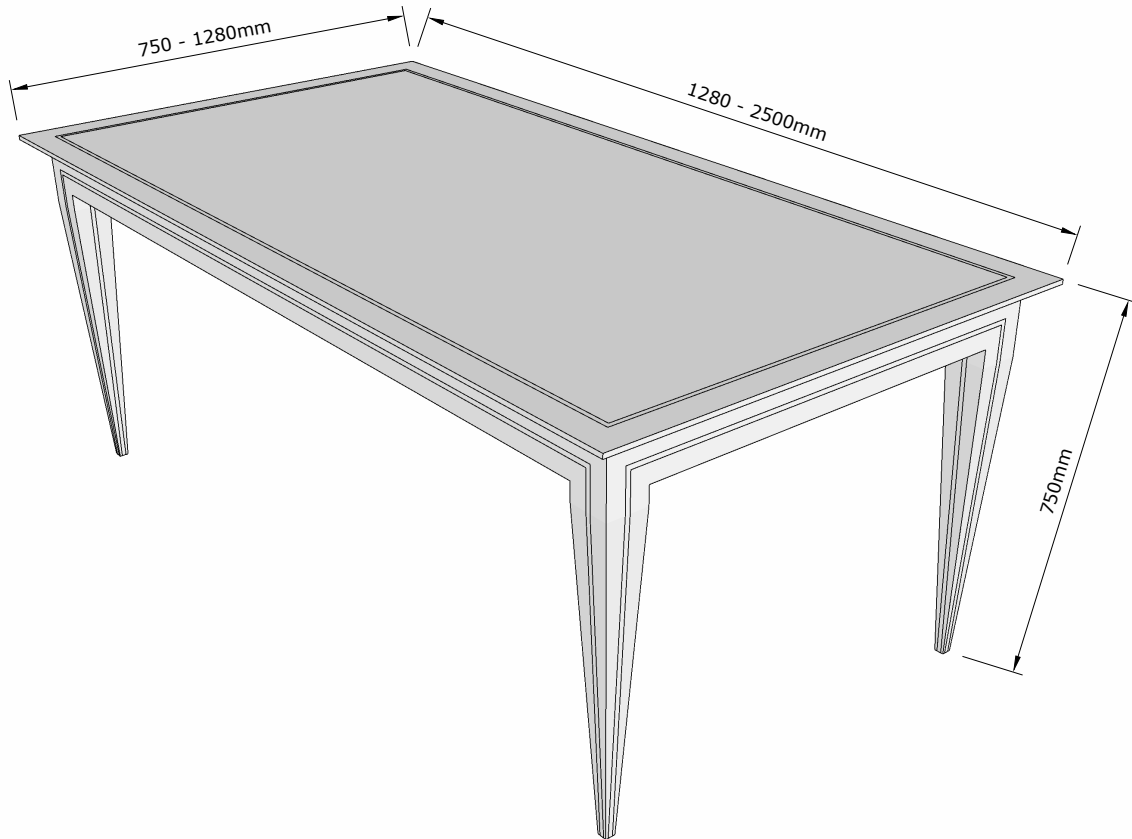

Material Options:

Oak Trio
with maple inlay

Olive Ash Trio
with white ash inlay

Walnut Trio
with maple inlay

* Contact ELK / retailer for bespoke material options

Description:

Elegant in form and luxurious in material, the Poise dining table balances perfectly on tapered legs, accentuated by a contrasting accent line around legs and top.

The rich figuring of crown-cut hardwood (Oak or Walnut as standard) is elevated by the use of lighter maple wood accents.

The photographed example features a crown-cut walnut top. Accented with the ELK signature perimeter maple inlay detail, which elegantly follows the geometry of the table base. The overall composition creates an all-round harmonious appearance.

All ELK furniture pieces are made bespoke to order. See size and material options for more details.

Dimensions:

Price:

Size			Material Option		
			Oak with maple inlay	Olive Ash with white ash inlay	Walnut with maple inlay
Width	x	Length			
900 to 1280	x	1280	£ 3,930	£ 4,260	£ 4,590
900 to 1280	x	1400	£ 4,410	£ 4,760	£ 5,110
900 to 1280	x	1800	£ 4,795	£ 5,230	£ 5,680
900 to 1280	x	2220	£ 6,150	£ 6,720	£ 7,290
900 to 1280	x	2500	£ 6,990	£ 7,690	£ 8,390