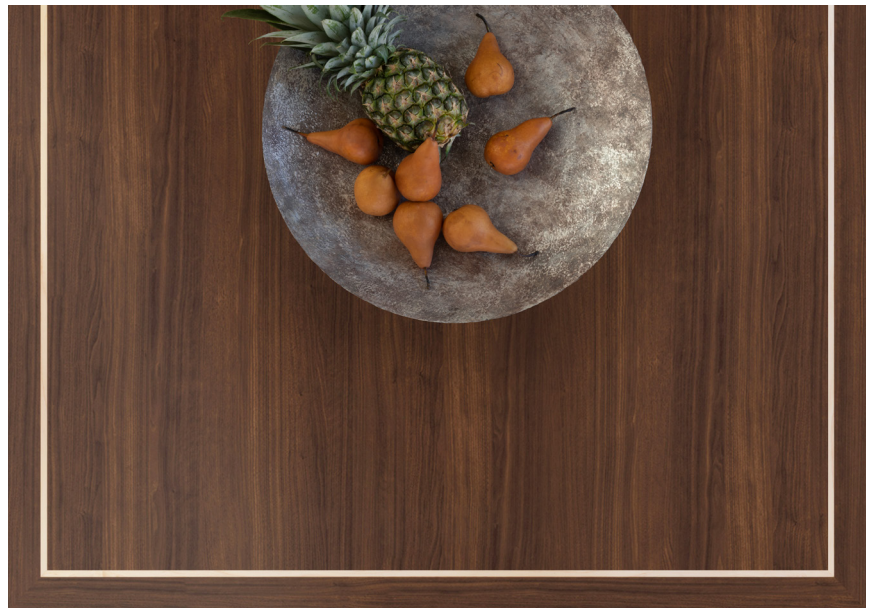

Material Options:

Oak Trio
with maple inlay

Olive Ash Trio
with white ash inlay

Walnut Trio
with maple inlay

* Contact ELK / retailer for bespoke material options

Description:

Elegant in form and luxurious in material, the Poise dining table balances perfectly on tapered legs, accentuated by a contrasting accent line around legs and top.

The rich figuring of crown-cut hardwood (Oak or Walnut as standard) is elevated by the use of lighter maple wood accents.

The photographed example features a crown-cut walnut top. Accented with the ELK signature perimeter maple inlay detail, which elegantly follows the geometry of the table base. The overall composition creates an all-round harmonious appearance.

All ELK furniture pieces are made bespoke to order. See size and material options for more details.

Dimensions:

Price:

Size			Material Option		
			Oak with maple inlay	Olive Ash with white ash inlay	Walnut with maple inlay
Width	x	Length			
900 to 1280	x	1280	£ 3,930	£ 4,260	£ 4,590
900 to 1280	x	1400	£ 4,410	£ 4,760	£ 5,110
900 to 1280	x	1800	£ 4,795	£ 5,230	£ 5,680
900 to 1280	x	2220	£ 6,150	£ 6,720	£ 7,290
900 to 1280	x	2500	£ 6,990	£ 7,690	£ 8,390